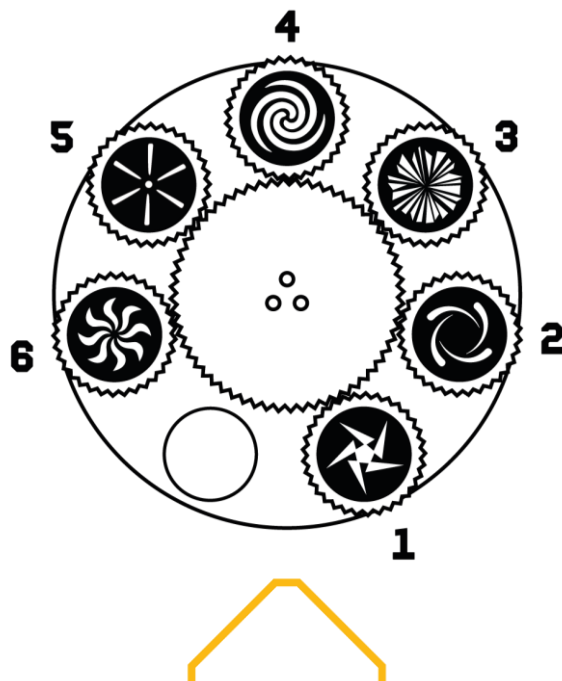

16 Bit	8 Bit	Function	Value	Description
7	5	Shutter	000-031	Shutter closed
			032-063	Shutter open
			064-095	Strobe, slow to fast
			096-127	Shutter open
			128-159	Pulse-effect in sequences, slow to fast
			160-191	Shutter open
			192-223	Strobe random, slow to fast
			224-255	Shutter open
8	6	Dimmer	000-255	Intensity 0-100%
9	7	Focus	000-255	Far - Near
10	8	Prism	000-005	Prism on
			006-255	Prism off
11	9	Gobo / prism Rotation	000-003	No function
			004-127	Gobo / Prism rotation, fast to slow CW
			128-131	Gobo / Prism rotation, stop
			132-255	Gobo / Prism rotation, slow to fast CCW
12	10	Pan / Tilt Speed	000-225	Speed, fast to slow
			226-235	Blackout by movement
			236-245	Blackout by wheel changing
			246-255	No function
13	11	Special Functions	000-079	No function
			080-084	Reset all
			085-087	Reset Pan /Tilt
			088-090	Reset Colour wheel
			091-093	Reset Gobo wheel
			094-096	No function
			097-099	Reset others
			100-119	Internal program 1
			120-139	Internal program 2
			140-159	Internal program 3
			160-179	Internal program 4
			180-199	Internal program 5
			200-219	Internal program 6
			220-239	Internal program 7
			240-255	Internal program sound

GOBO WHEEL