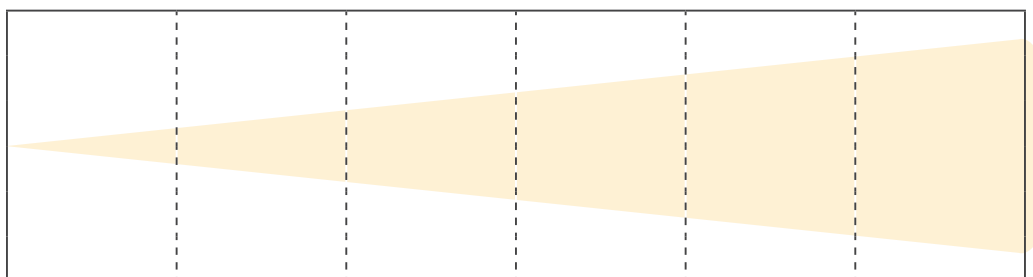

MAXIMUM SPOT

Distance(m)	1	2	3	4	5	6
Spot Diam(m)	1.25	2.5	3.75	5	6.25	7.5